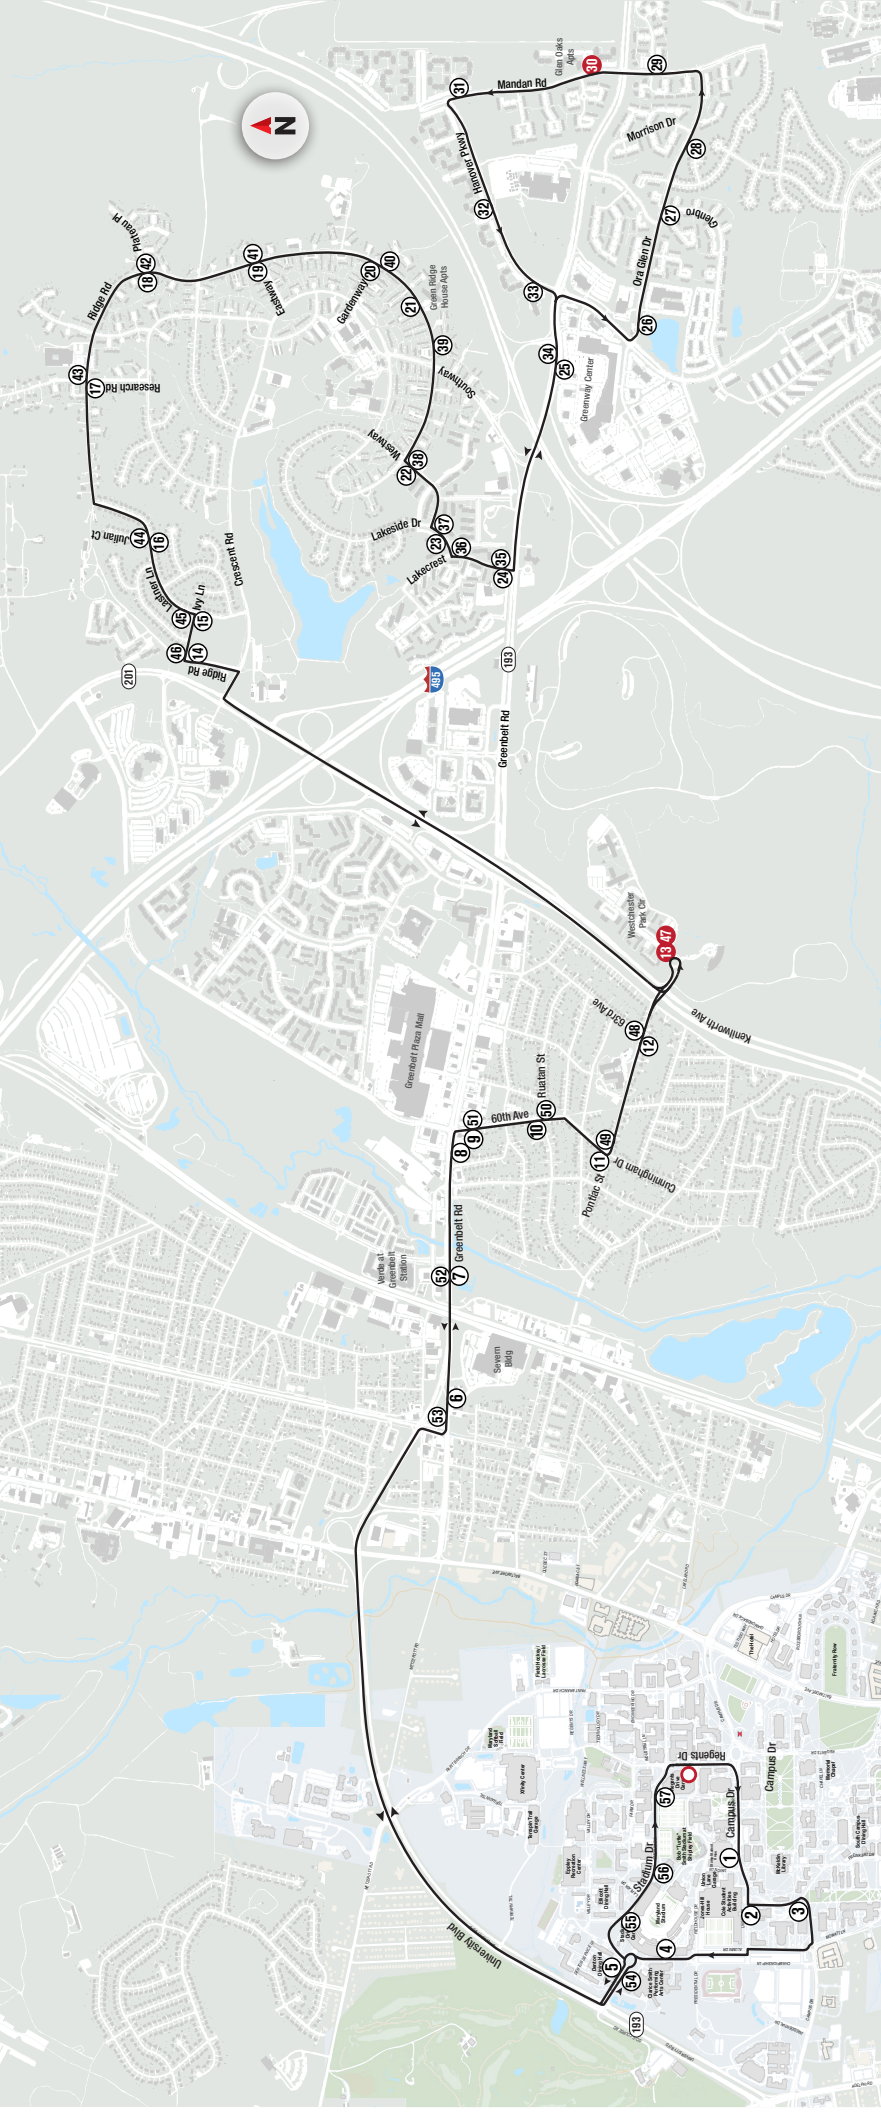

**CONTACT INFORMATION:** For immediate assistance: 301.314.2255 Public Relations: 301.314.0183 NITE Ride: 301.314.6483

TRANSPORTATION SERVICES

*Shuttle-UM*

STOP ID #	Stop #	Stop Location
1001	●	Regents Drive Garage
1007	1	Stamp Student Union
1531	2	Benjamin Building
1535	3	Art/Sociology Building
1342	4	Alumni Drive at Stadium Drive
1313	5	Denton Hall
2156	6	Greenbelt Road at Severn Building
3212	7	Greenbelt Road and Greenbelt Station Parkway
3216	8	Greenbelt Road and 60th Avenue
3221	9	60th Avenue and Greenbelt Road
3225	10	60th Avenue and Ruatan Street
3231	11	Cunningham Drive and Pontiac Street
3242	12	Pontiac Street and 63rd Avenue
3250	13	Westchester Park Circle
3258	14	Ridge Road and Ivy Lane
3262	15	Ivy Lane and Lastner Lane
3266	16	Lastner Lane and Julian Court
3270	17	Ridge Road and Research Road
3275	18	Ridge Road and Plateau Place
3279	19	Ridge Road and Eastway

STOP ID #	Stop #	Stop Location
3284	40	Ridge Road and Gardenway
3280	41	Ridge Road and Eastway
3276	42	Ridge Road and Plateau Place
3269	43	Ridge Road and Research Road
3265	44	Lastner Lane and Julian Court
3261	45	Lastner Lane and Ivy Lane
3257	46	Ivy Lane and Ridge Road
3250	47	Westchester Park Circle
3241	48	Pontiac Street and 63rd Avenue
3233	49	Pontiac Street and Cunningham Drive
3226	50	60th Avenue and Ruatan Street
3222	51	60th Avenue and Greenbelt Road
3211	52	Greenbelt Road and Greenbelt Station Parkway
2155	53	Greenbelt Road at Severn Building
1314	54	Stadium Drive and University Boulevard
1318	55	Stadium Drive Garage
1322	56	Varsity Team House
1326	57	Stadium Drive at Atlantic Building
1001	●	Regents Drive Garage