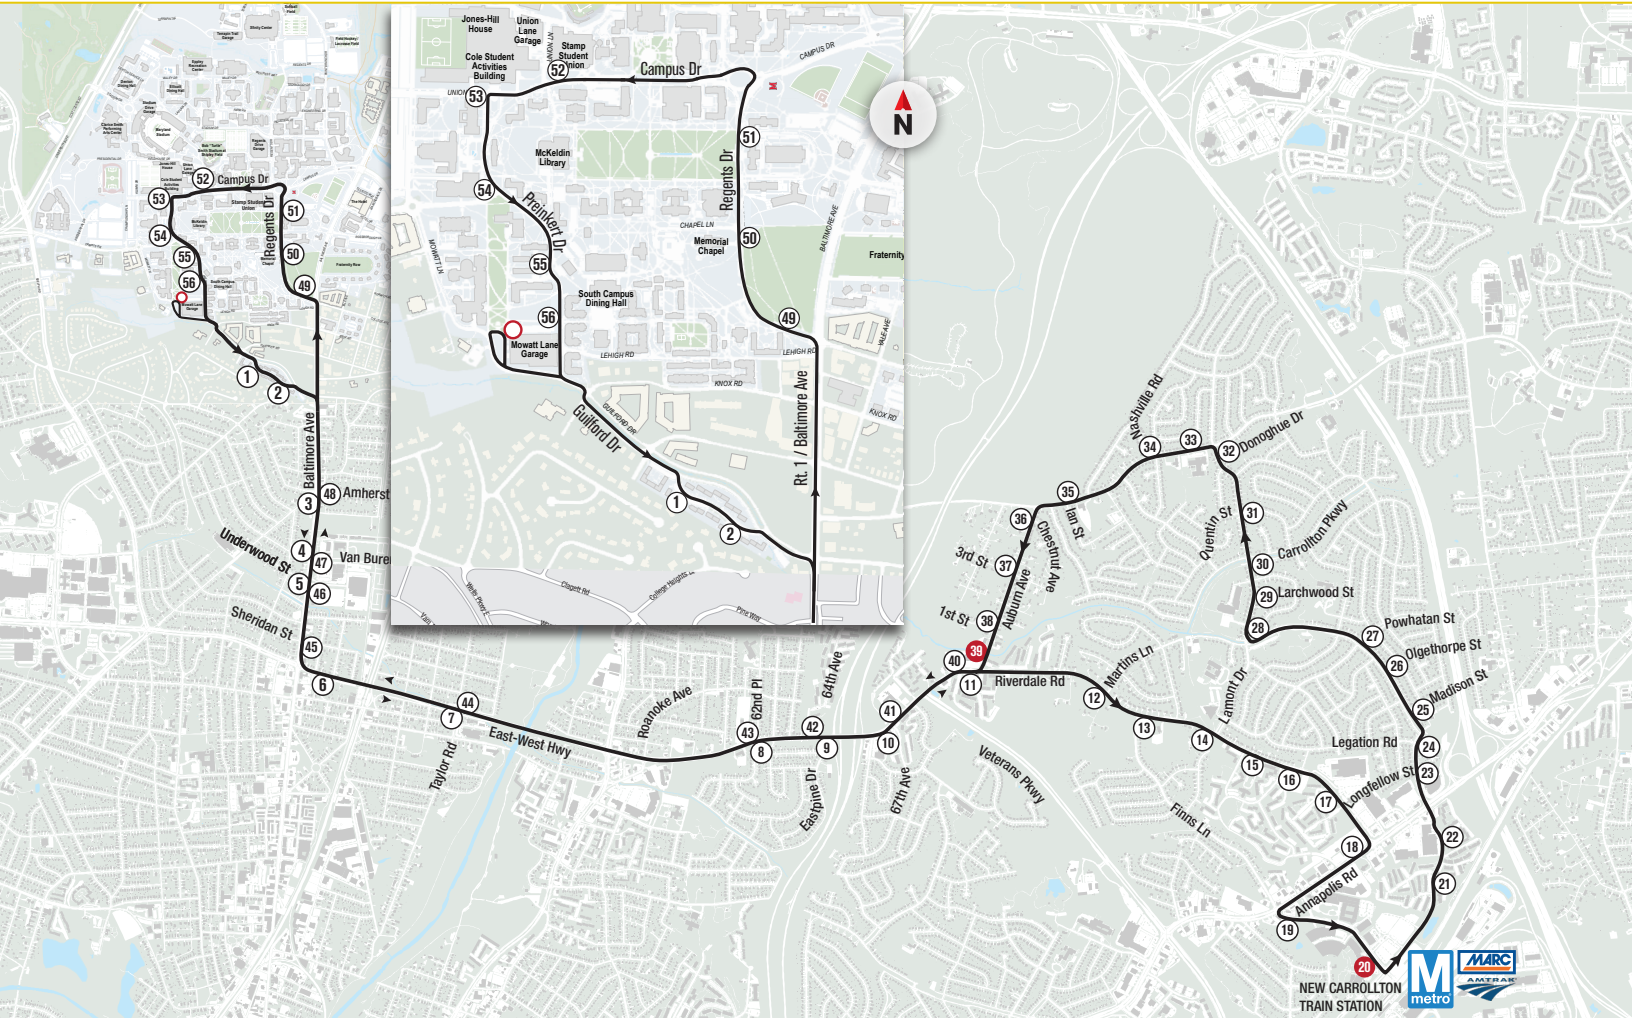

# 126 NEW CARROLLTON

STOP ID #	Stop #	Stop Location
1004	●	Mowatt Lane Garage
2624	1	Graduate Gardens at 4315 Rowalt Drive
2626	2	Graduate Gardens at 4327 Rowalt Drive
5211	3	Baltimore Avenue at University Park Town Hall
5215	4	Baltimore Avenue at Riverdale Park Station
5219	5	Baltimore Avenue and Underwood Street
6012	6	East-West Highway and West Beale Circle
6022	7	East-West Highway and Taylor Road
6032	8	Riverdale Road and 63rd Avenue
6036	9	Riverdale Road and Eastpine Drive
6040	10	Riverdale Road and 67th Avenue
6044	11	Riverdale Road and Auburn Avenue
6048	12	Riverdale Road and Martins Lane
6052	13	Riverdale Road and Finns Lane
6056	14	Riverdale Road and Lamont Drive
6060	15	Riverdale Road at Fountain Club Apartments
6064	16	Riverdale Road and Mahoney Drive
6068	17	Riverdale Road at Heritage Square Apartments
6072	18	Annapolis Road and Riverdale Road
6082	19	Harkins Road and Annapolis Road
6090	20	New Carrollton Metro Station
6112	21	85th Avenue at Lenox Court Apartments
6116	22	85th Avenue at Carrollton Manor Apartments
6120	23	85th Avenue and Longfellow Street
6124	24	85th Avenue and Legation Street
6132	25	Westbrook Drive and Madison Street
6136	26	Westbrook Drive and Oglethorpe Street
6140	27	Westbrook Drive and Powhatan Street
6145	28	Westbrook Drive and Lamont Drive