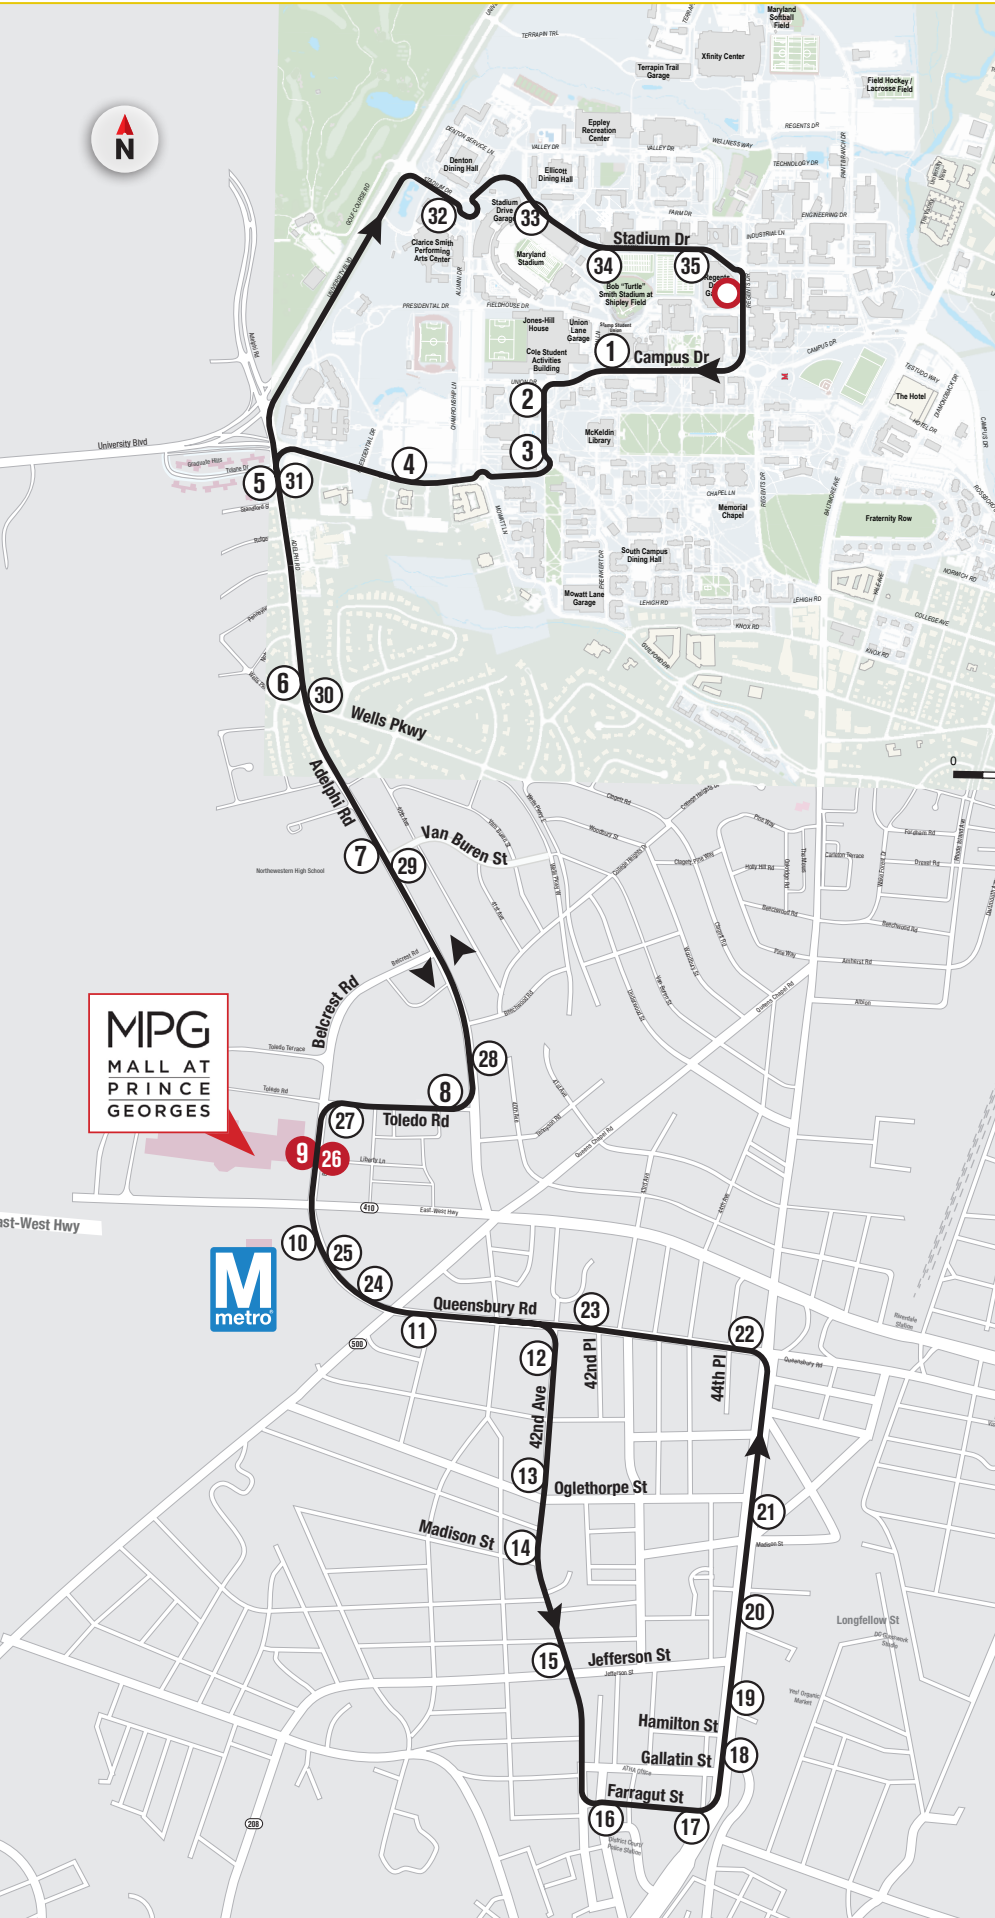

CONTACT INFORMATION:

For immediate assistance: 301.314.2255 Public Relations: 301.314.0183 NITE Ride: 301.314.6483

TRANSPORTATION SERVICES

Shuttle-UM

113 HYATTSVILLE

STOP ID #	Stop #	Stop Location
1001	●	Regents Drive Garage
1007	1	Stamp Student Union
1531	2	Benjamin Building
1535	3	Art/Sociology Building
1595	4	Campus Drive at Lot 3
2621	5	Adelphi Road at Graduate Hills Apartments
5011	6	Adelphi Road and Wells Boulevard
5015	7	Adelphi Road at Northwestern High School
5021	8	Toledo Road and Adelphi Road
5029	9	The Mall at Prince George's
5039	10	Hyattsville Crossing Metro Station
5054	11	Queensbury Road and 39th Place
5051	12	42nd Avenue and Queensbury Road
5055	13	42nd Avenue and Oglethorpe Street
5059	14	42nd Avenue and Madison Street
5063	15	42nd Avenue and Jefferson Street
5072	16	Farragut Street and 42nd Place
5076	17	Farragut Street and Rhode Island Avenue
5082	18	Baltimore Avenue and Gallatin Street
5086	19	Baltimore Avenue and Hamilton Street
5090	20	Baltimore Avenue and Longfellow Street
5094	21	Baltimore Avenue and Oglethorpe Street
5101	22	Queensbury Road and 44th Place
5105	23	Queensbury Road and 42nd Place
5045	24	Belcrest Road and Queens Chapel Road
5040	25	Hyattsville Crossing Metro Station
5030	26	Prince George's Community College
5026	27	Toledo Road and Belcrest Road
5022	28	Adelphi Road and Toledo Road
5016	29	Adelphi Road and Van Buren Street
5012	30	Adelphi Road and Wells Parkway
2622	31	Adelphi Road and Campus Drive
1314	32	Stadium Drive and University Boulevard
1318	33	Stadium Drive Garage
1322	34	Varsity Team House
1326	35	Stadium Drive at Atlantic Building
1001	●	Regents Drive Garage