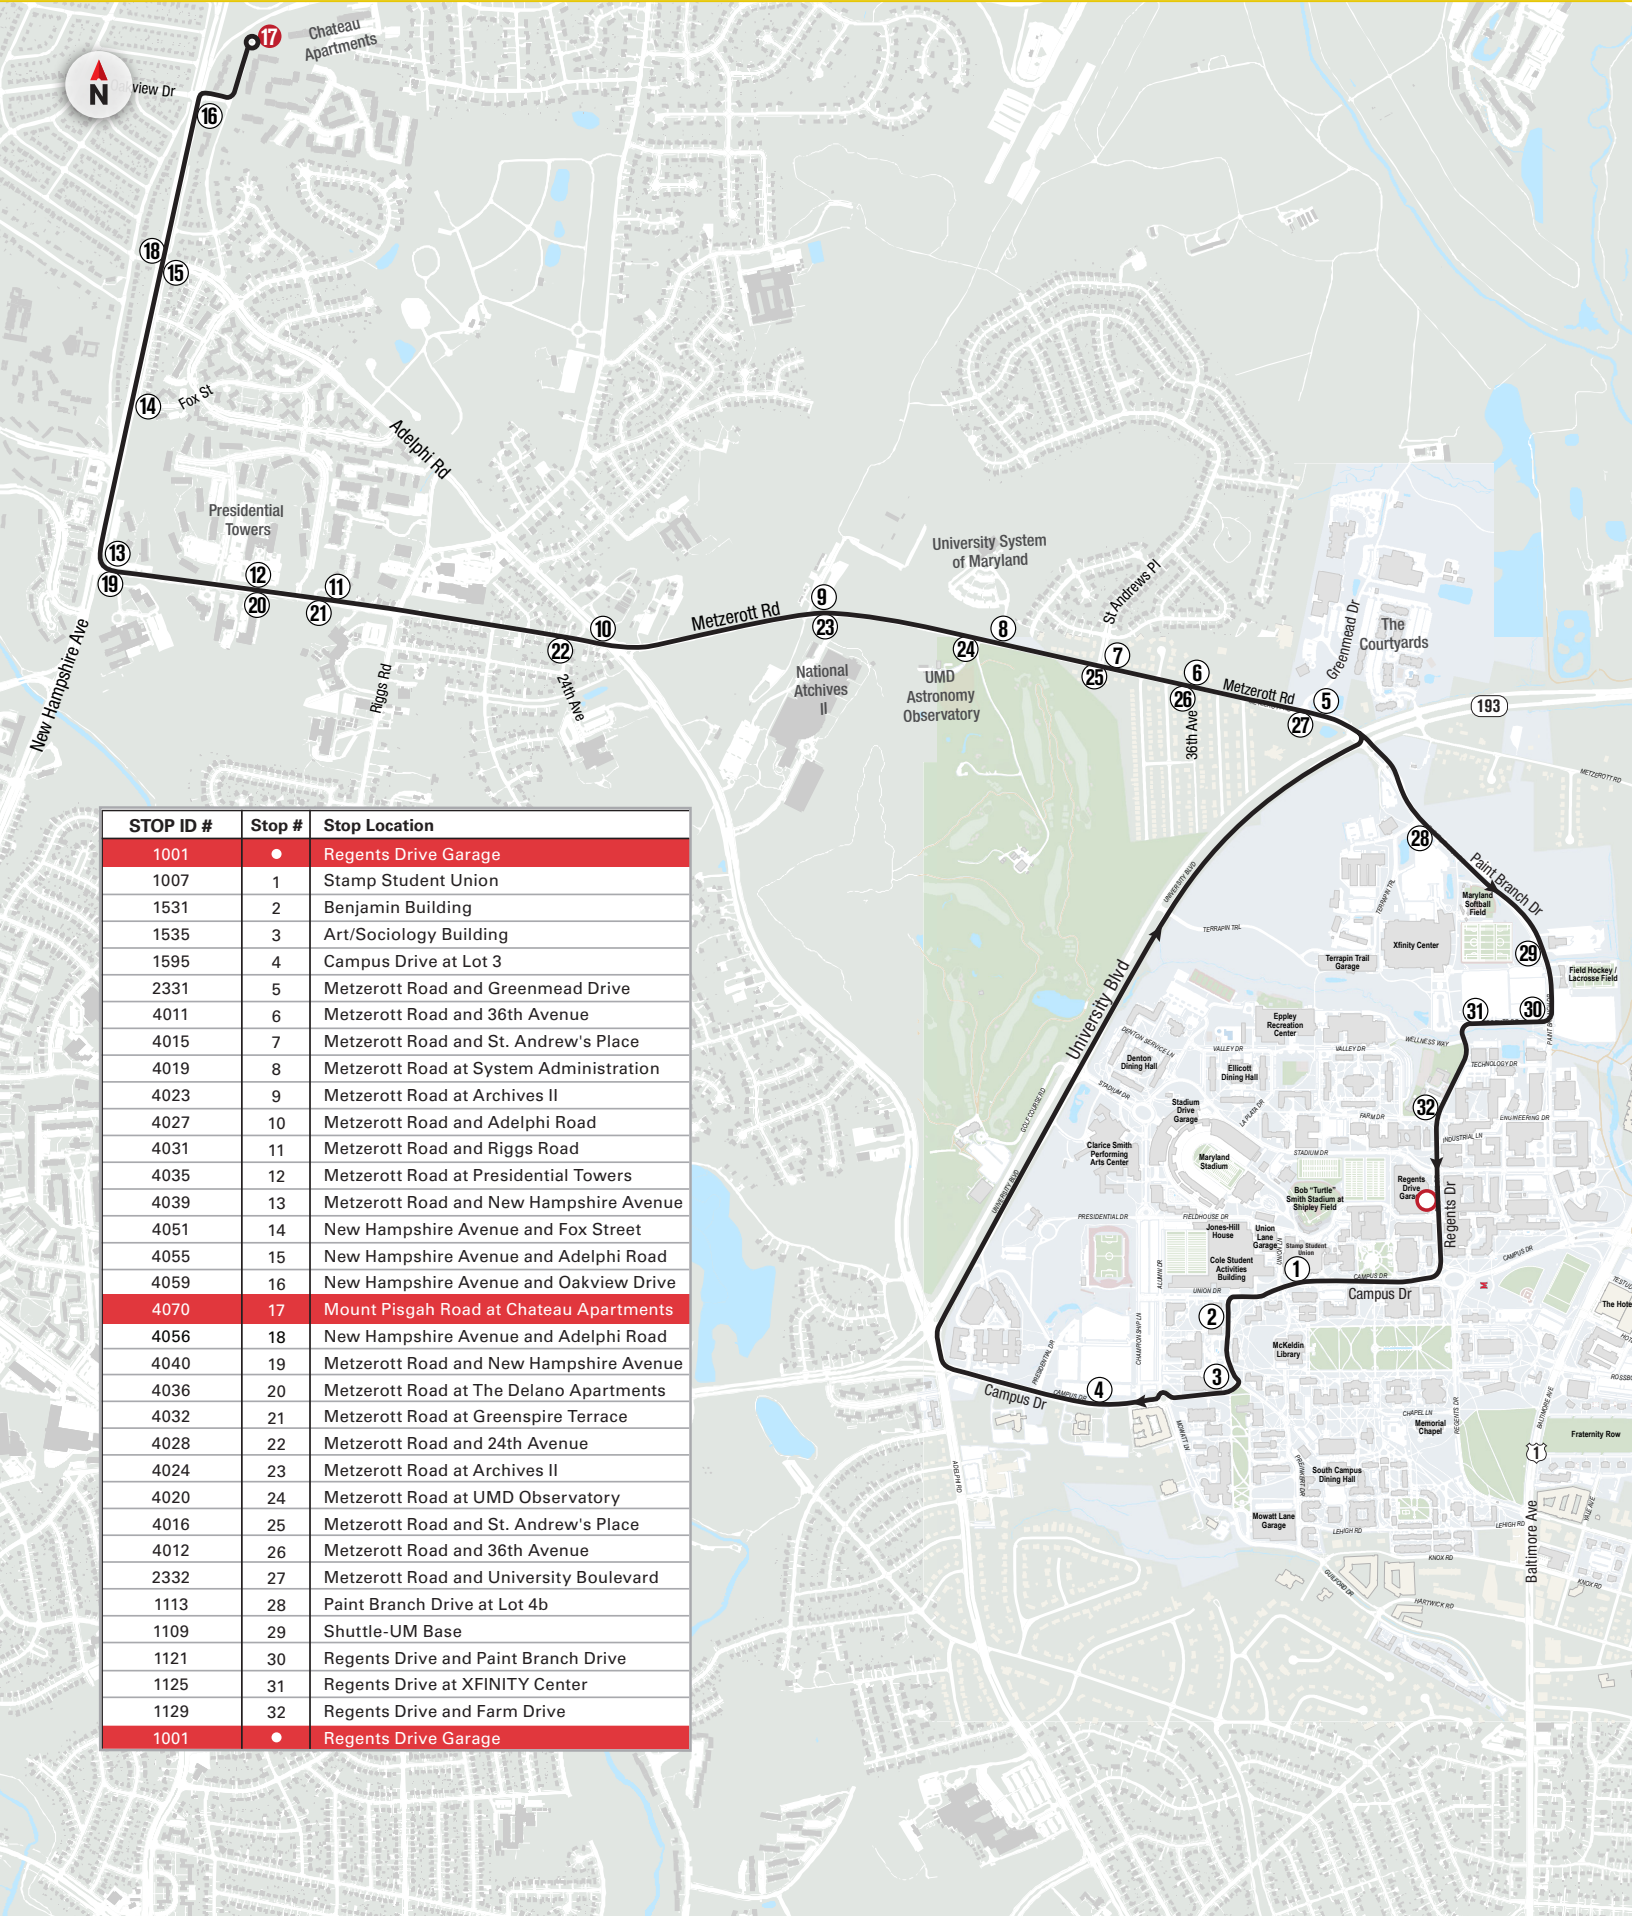

TRANSPORTATION SERVICES

Shuttle-UM

108 ADELPHI

STOP ID #	Stop #	Stop Location
1001	●	Regents Drive Garage
1007	1	Stamp Student Union
1531	2	Benjamin Building
1535	3	Art/Sociology Building
1595	4	Campus Drive at Lot 3
2331	5	Metzerott Road and Greenmead Drive
4011	6	Metzerott Road and 36th Avenue
4015	7	Metzerott Road and St. Andrew's Place
4019	8	Metzerott Road at System Administration
4023	9	Metzerott Road at Archives II
4027	10	Metzerott Road and Adelphi Road
4031	11	Metzerott Road and Riggs Road
4035	12	Metzerott Road at Presidential Towers
4039	13	Metzerott Road and New Hampshire Avenue
4051	14	New Hampshire Avenue and Fox Street
4055	15	New Hampshire Avenue and Adelphi Road
4059	16	New Hampshire Avenue and Oakview Drive
4070	17	Mount Pisgah Road at Chateau Apartments
4056	18	New Hampshire Avenue and Adelphi Road
4040	19	Metzerott Road and New Hampshire Avenue
4036	20	Metzerott Road at The Delano Apartments
4032	21	Metzerott Road at Greenspire Terrace
4028	22	Metzerott Road and 24th Avenue
4024	23	Metzerott Road at Archives II
4020	24	Metzerott Road at UMD Observatory
4016	25	Metzerott Road and St. Andrew's Place
4012	26	Metzerott Road and 36th Avenue
2332	27	Metzerott Road and University Boulevard
1113	28	Paint Branch Drive at Lot 4b
1109	29	Shuttle-UM Base
1121	30	Regents Drive and Paint Branch Drive
1125	31	Regents Drive at XFINITY Center
1129	32	Regents Drive and Farm Drive
1001	●	Regents Drive Garage