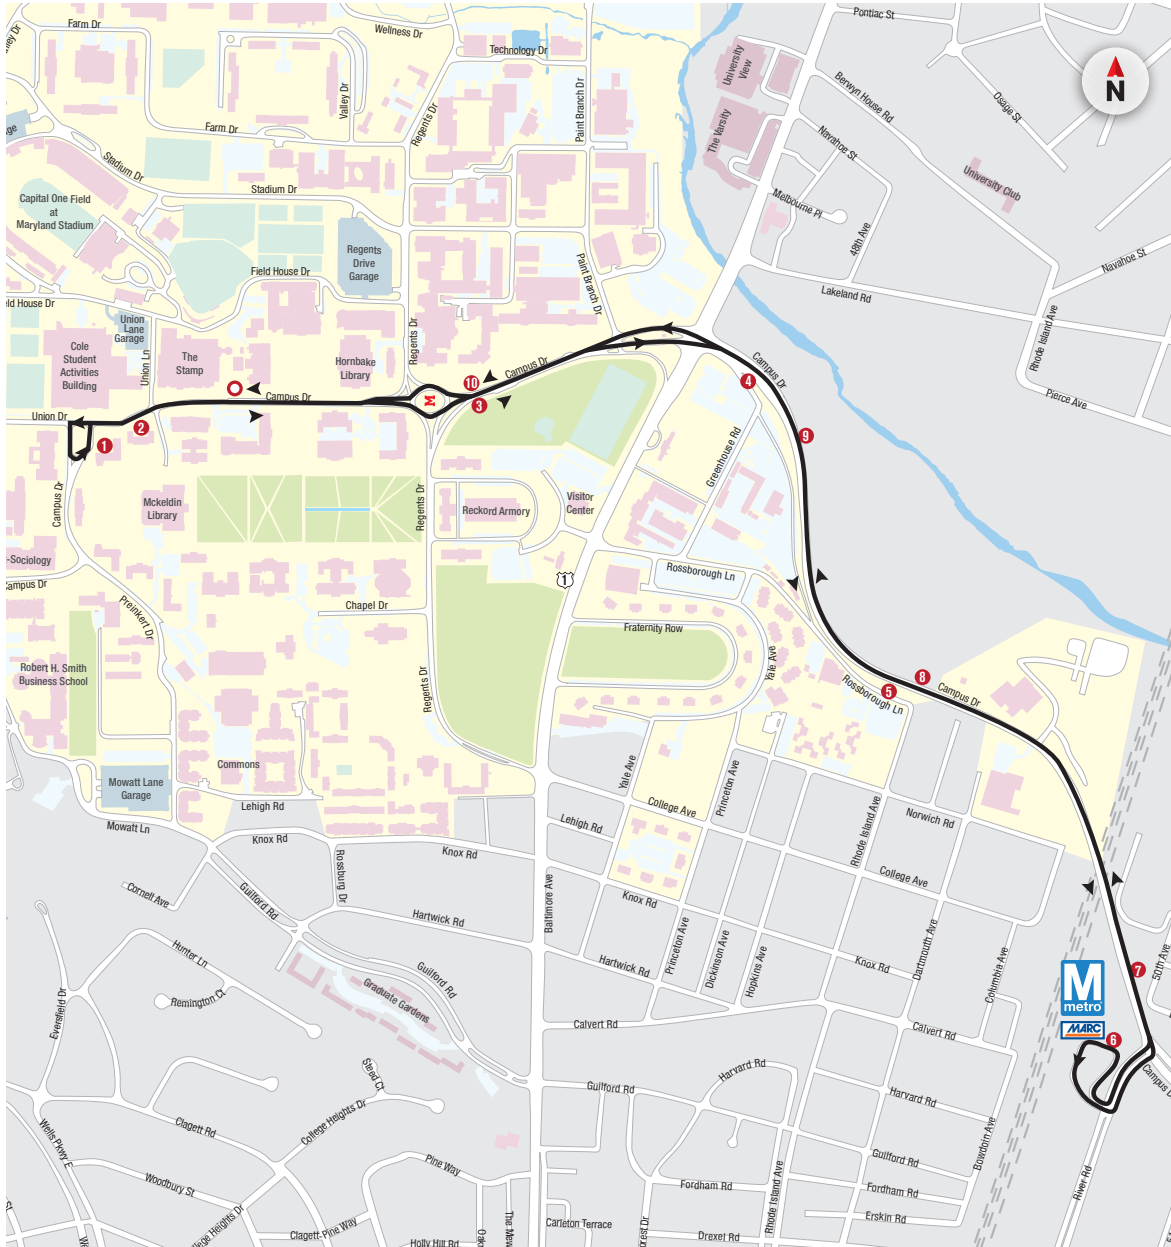

104 COLLEGE PARK METRO STATION

NextBUS #	Stop #	Stop Location
10001	●	Stamp Student Union - Slip
48075	1	Dorchester Hall
48076	2	Campus Drive and Library Lane
36112	3	Campus Drive at Math Slip
30561	4	Campus Drive and Greenhouse Road
34991	5	Campus Drive and Rhode Island Avenue
36469	6	College Park - UMD Metro Station
30528	7	Campus Drive and 50th Avenue
30585	8	Campus Drive and Rhode Island Avenue
30592	9	Campus Drive and Greenhouse Road
36288	10	Campus Drive at M-Circle
10001	●	Stamp Student Union - Slip

ways to find your
nextbus

Phone:

- Dial (301) 314-2255
- Select Option 2
- Select Option 1
- Following prompts, enter five-digit NextBus # located beside each stop listing.

Website:

- Log onto: www.transportation.umd.edu
- Click on the NextBus button at the top of the page
- Select your route, then direction, then your stop.

SMS Text Devices:

Text "NBUS UMD
[nextBUS #]" to 41411

Bus Shelter LCD Screens:

LCD screens are located at various bus shelters. The screens will tell you the approximate bus arrival times.

Monitors:

View bus arrival times for Lot HH, the Union and Regents Garage from the monitors located in the lower Southeast entrance of the Union and in the lobby of the Transportation Office (Regents Garage).