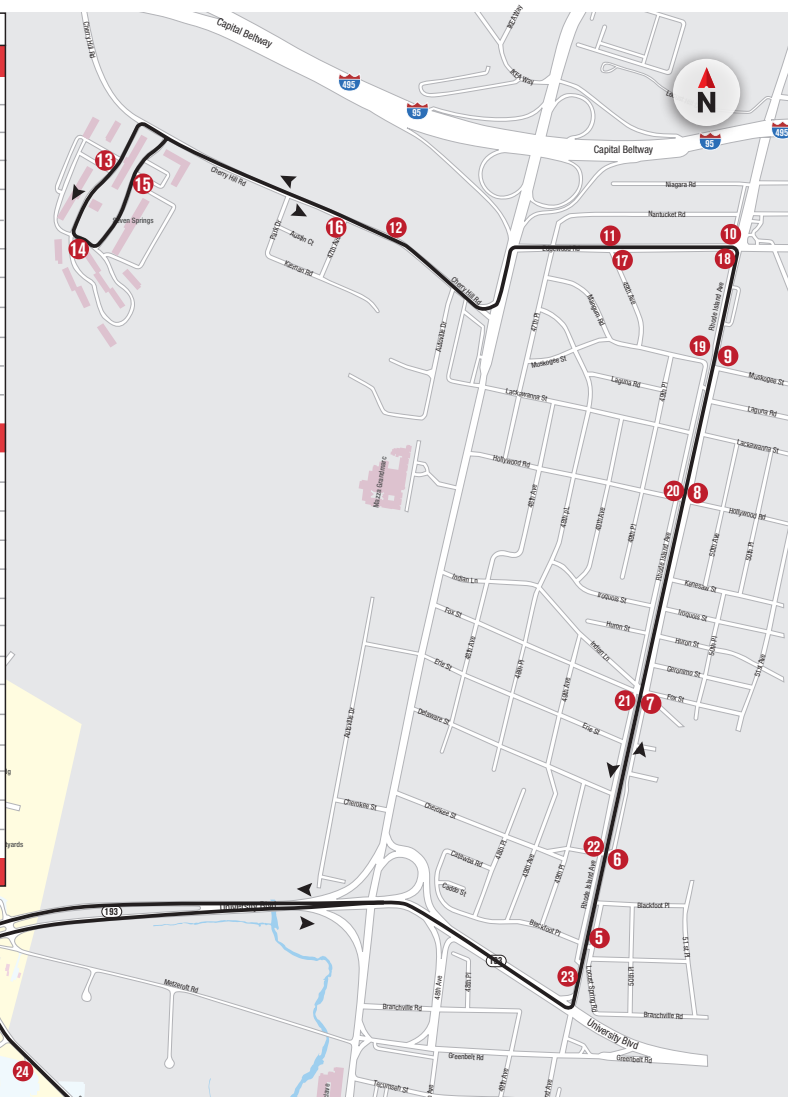

110 SEVEN SPRINGS APARTMENTS

NextBUS #	Stop #	Stop Location
10003	●	Regents Drive Garage
10001	1	Stamp Student Union
27719	2	Art/Sociology Building
34422	3	Campus Drive at Lot 3
36108	4	UMUC - College Park Marriott
55000	5	Rhode Island Avenue and University Boulevard
27372	6	Rhode Island Avenue and Cherokee Street
27934	7	Rhode Island Avenue and Fox Street
30366	8	Rhode Island Avenue and Hollywood Road
30350	9	Rhode Island Avenue at Hollywood Shopping Center
27703	10	Edgewood Road and Rhode Island Avenue
31691	11	Edgewood Road and 49th Avenue
36476	12	Cherry Hill Road at College Park Marketplace
27800	13	Seven Springs Apartments at 9348 Cherry Hill Road
27420	14	Seven Springs Apartments at 9310 Cherry Hill Road
27816	15	Seven Springs Apartments at 9308 Cherry Hill Road
36154	16	Cherry Hill Road and 47th Avenue
36448	17	Edgewood Road and 49th Avenue
27243	18	Edgewood Road and Rhode Island Avenue
37324	19	Rhode Island Avenue and Muskogee Street
30378	20	Rhode Island Avenue and Hollywood Road
30983	21	Rhode Island Avenue and Fox Street
30965	22	Rhode Island Avenue and Cherokee Street
37078	23	Rhode Island Avenue and University Boulevard
27522	24	Paint Branch Drive at Lot 4b
37151	25	Shuttle-UM Base
30898	26	Paint Branch Drive and Regents Drive
50001	27	Paint Branch Drive and Stadium Drive
10003	●	Regents Drive Garage

Monitors:

View bus arrival times for Lot HI, the Union and Regents Garage from the monitors located in the lower Southeast entrance of the Union and in the lobby of the Transportation Office (Regents Garage).