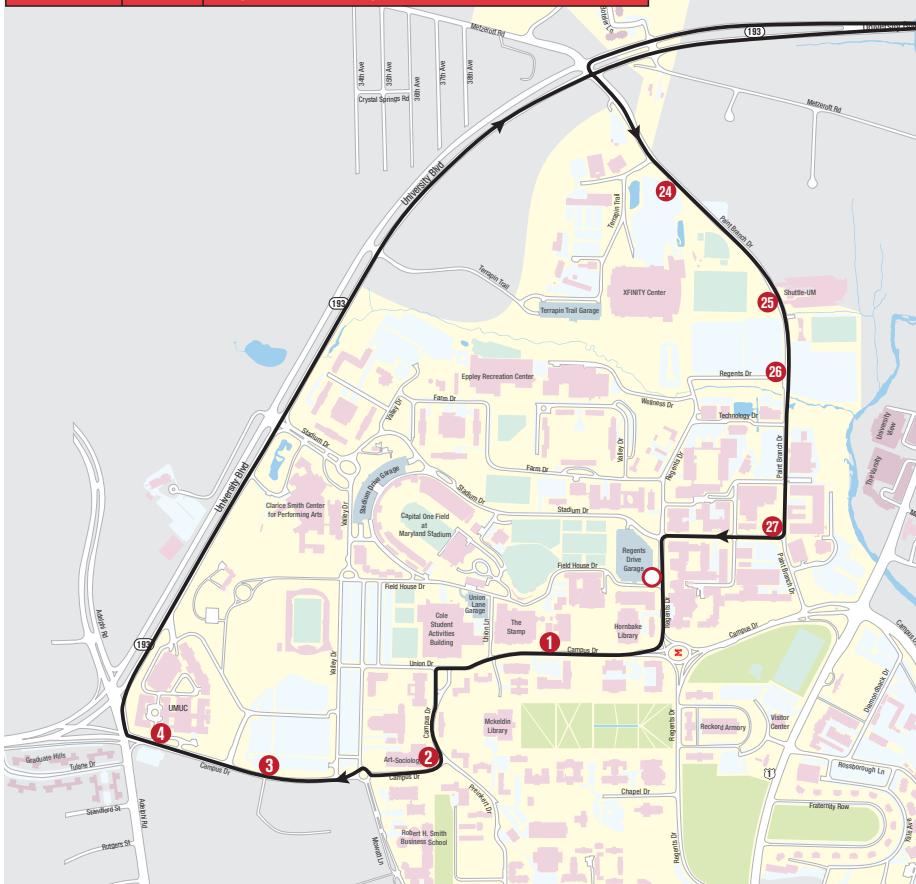

110 SEVEN SPRINGS APARTMENTS

NextBUS #	Stop #	Stop Location
10003	●	Regents Drive Garage
10001	1	Stamp Student Union
27719	2	Art/Sociology Building
34422	3	Campus Drive at Lot 3
36108	4	UMUC - College Park Marriott
55000	5	Rhode Island Avenue and University Boulevard
27372	6	Rhode Island Avenue and Cherokee Street
27934	7	Rhode Island Avenue and Fox Street
30366	8	Rhode Island Avenue and Hollywood Road
30350	9	Rhode Island Avenue at Hollywood Shopping Center
27703	10	Edgewood Road and Rhode Island Avenue
31691	11	Edgewood Road and 49th Avenue
36476	12	Cherry Hill Road at College Park Marketplace
27800	13	Seven Springs Apartments at 9348 Cherry Hill Road
27420	14	Seven Springs Apartments at 9310 Cherry Hill Road
27816	15	Seven Springs Apartments at 9308 Cherry Hill Road
36154	16	Cherry Hill Road and 47th Avenue
36448	17	Edgewood Road and 49th Avenue
27243	18	Edgewood Road and Rhode Island Avenue
37324	19	Rhode Island Avenue and Muskogee Street
30378	20	Rhode Island Avenue and Hollywood Road
30983	21	Rhode Island Avenue and Fox Street
30965	22	Rhode Island Avenue and Cherokee Street
37078	23	Rhode Island Avenue and University Boulevard
27522	24	Paint Branch Drive at Lot 4b
37151	25	Shuttle-UM Base
30898	26	Paint Branch Drive and Regents Drive
50001	27	Paint Branch Drive and Stadium Drive
10003	●	Regents Drive Garage

Monitors:

View bus arrival times for Lot HI, the Union and Regents Garage from the monitors located in the lower Southeast entrance of the Union and in the lobby of the Transportation Office (Regents Garage).