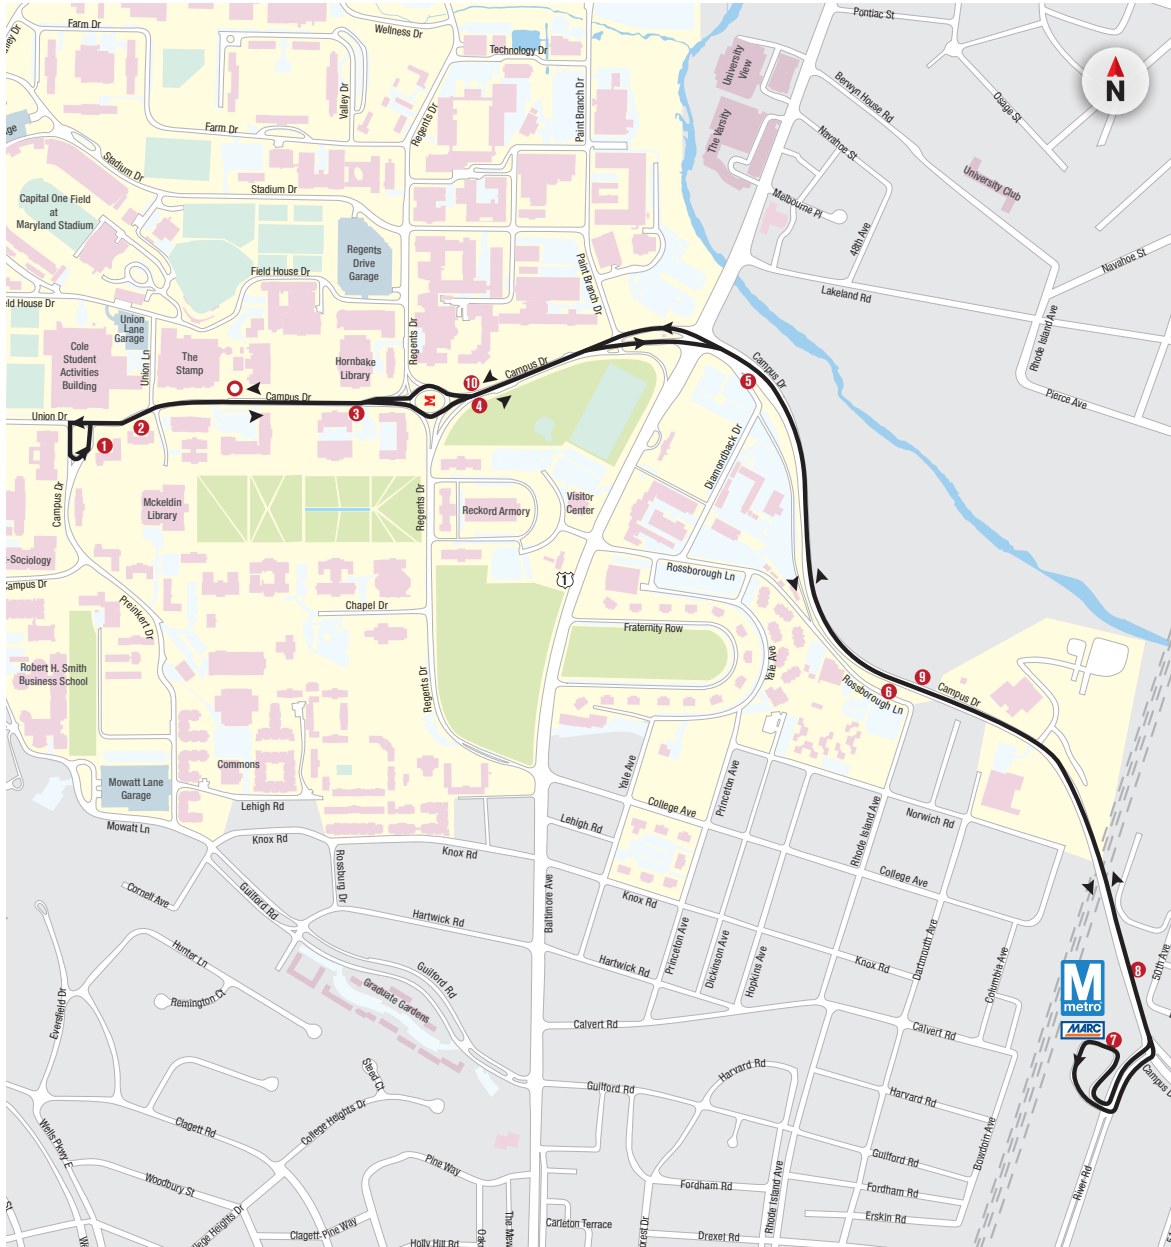

NITE RIDE

NITE Ride is a curb-to-curb evening service. Please use NITE Ride when the evening service routes are no longer in service or if your pick-up or destination is not on an evening service route. NITE Ride operates from 5:30 p.m. to 7:30 a.m. seven days a week during the fall and spring semesters. Call (301) 314-NITE (6483) to request a NITE Ride.

CONTACT INFORMATION: For immediate assistance: 301.314.2255 Public Relations: 301.314.0183 NITE Ride: 301.314.6483

104 COLLEGE PARK METRO STATION

NextBUS #	Stop #	Stop Location
10001	●	Stamp Student Union - Slip
48075	1	Dorchester Hall
48076	2	Campus Drive and Library Lane
48077	3	Campus Drive at Edward St. John
36112	4	Campus Drive at Math Slip
30561	5	Campus Drive and Diamondback Drive
34991	6	Campus Drive and Rhode Island Avenue
36469	7	College Park - UMD Metro Station
30528	8	Campus Drive and 50th Avenue
30585	9	Campus Drive and Rhode Island Avenue
36288	10	Campus Drive at M-Circle
10001	●	Stamp Student Union - Slip